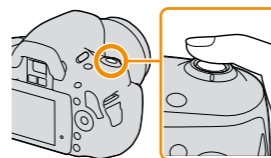

- Check that the LIVE VIEW/OVF switch is set to "LIVE VIEW."

LIVE VIEW/OVF switch

- 2 Check the subject on the LCD monitor.

Hold the grip of the camera.

Support the lens from below.

- 3 Press the shutter button halfway down to focus.

- Pressing the shutter button halfway down and holding it activates the autofocus.

- 4 Press the shutter button fully down to shoot.

Playback

- Press .

Control button

To play back a previous or next image: press on the control button.