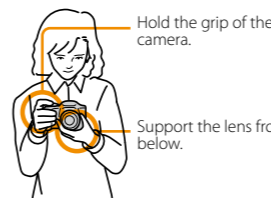

- 2 Mount the lens by aligning the index marks as illustrated.

- Turn the lens until it clicks.
- Remove the lens cap during shooting.

The memory card

- 1 Open the memory card cover.

- 2 Insert a memory card and select the type of the memory card you want to use using the memory card switch. Face side (SD memory card)

- When inserting a memory card, turn the camera off.
- For available memory cards, refer to the Instruction Manual.

Date/time setup

- 1 Turn the camera on.

- 2 Set up the date/time.

Shooting

- 1 Set the mode dial to AUTO.

- Check that the LIVE VIEW/OVF switch is set to "LIVE VIEW."

LIVE VIEW/OVF switch

- 2 Check the subject on the LCD monitor.

Hold the grip of the camera.

Support the lens from below.

- 3 Press the shutter button halfway down to focus.