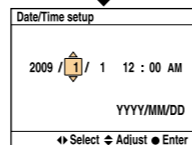

1. 2 Set up the date/time.