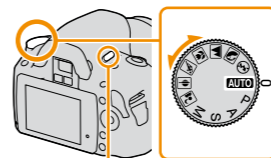

- 2 Mount the lens by aligning the index marks as illustrated.

- Turn the lens until it clicks.
- Remove the lens cap during shooting.

The memory card

- 1 Open the memory card cover.

- 2 Insert a memory card and select the type of the memory card you want to use using the memory card switch. Face side (SD memory card)

- When inserting a memory card, turn the camera off.
- For available memory cards, refer to the Instruction Manual.

Date/time setup

- 1 Turn the camera on.

- 2 Set up the date/time.

Shooting

- 1 Set the mode dial to AUTO.

- Check that the LIVE VIEW/OVF switch is set to "LIVE VIEW."

LIVE VIEW/OVF switch

- 2 Check the subject on the LCD monitor.

Hold the grip of the camera.

Support the lens from below.

- 3 Press the shutter button halfway down to focus.