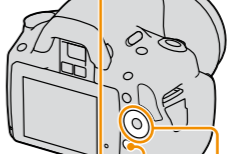

- Check that the LIVE VIEW/OVF switch is set to "LIVE VIEW."

LIVE VIEW/OVF switch

- 2 Check the subject on the LCD monitor.

Hold the grip of the camera.

Support the lens from below.

- 3 Press the shutter button halfway down to focus.

- Pressing the shutter button halfway down and holding it activates the autofocus.

- 4 Press the shutter button fully down to shoot.

Playback

- Press .

Control button

To play back a previous or next image: press on the control button.